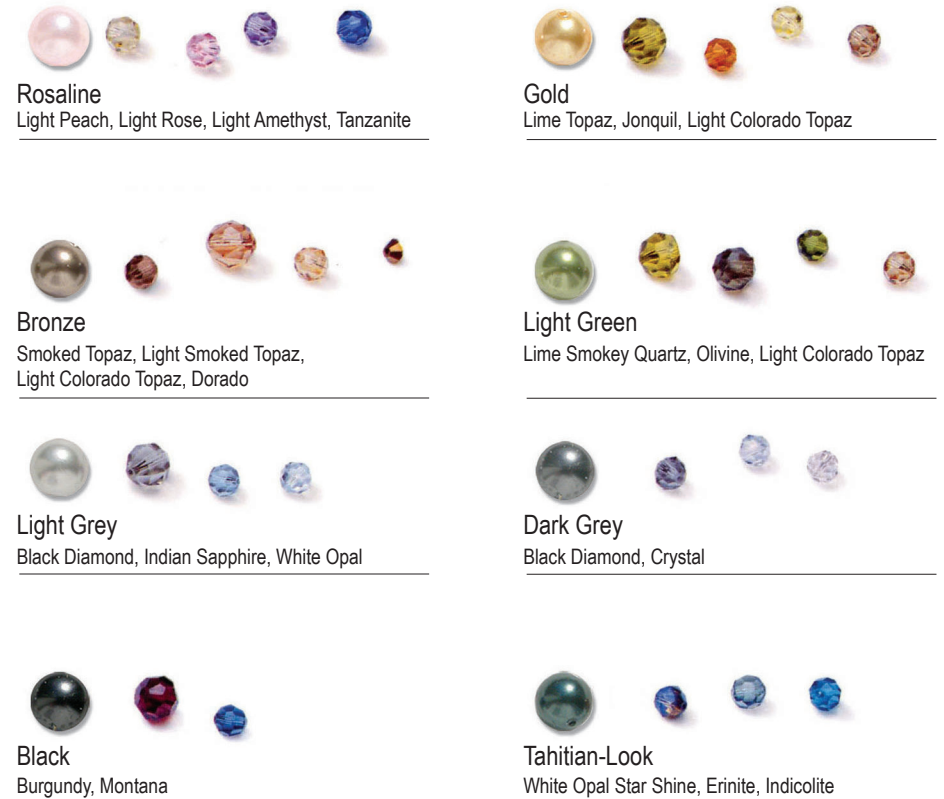

E.H. ASHLEY & COMPANY, INC.

One White Squadron Road | E. Providence, RI | 1-800-735-7424

★ ★ ★ ★ ★
RECOMMENDED 5 STAR DEALER

SWAROVSKI
ELEMENTS

Rev 02/2012