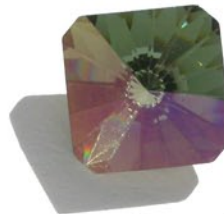

E.H. Ashley & Company, Inc.

"Discover What Makes Us Different!"

Custom Coated
CRYSTALLIZED™ Swarovski Elements

VINTAGE
Square Rivolis #4650 14 mm

Crystal Seal

Crystal Seal
Glacier Blue

Crystal Seal
Champagne

Crystal Seal AB

Crystal Seal
Golden Shadow

Crystal Seal
Starlight