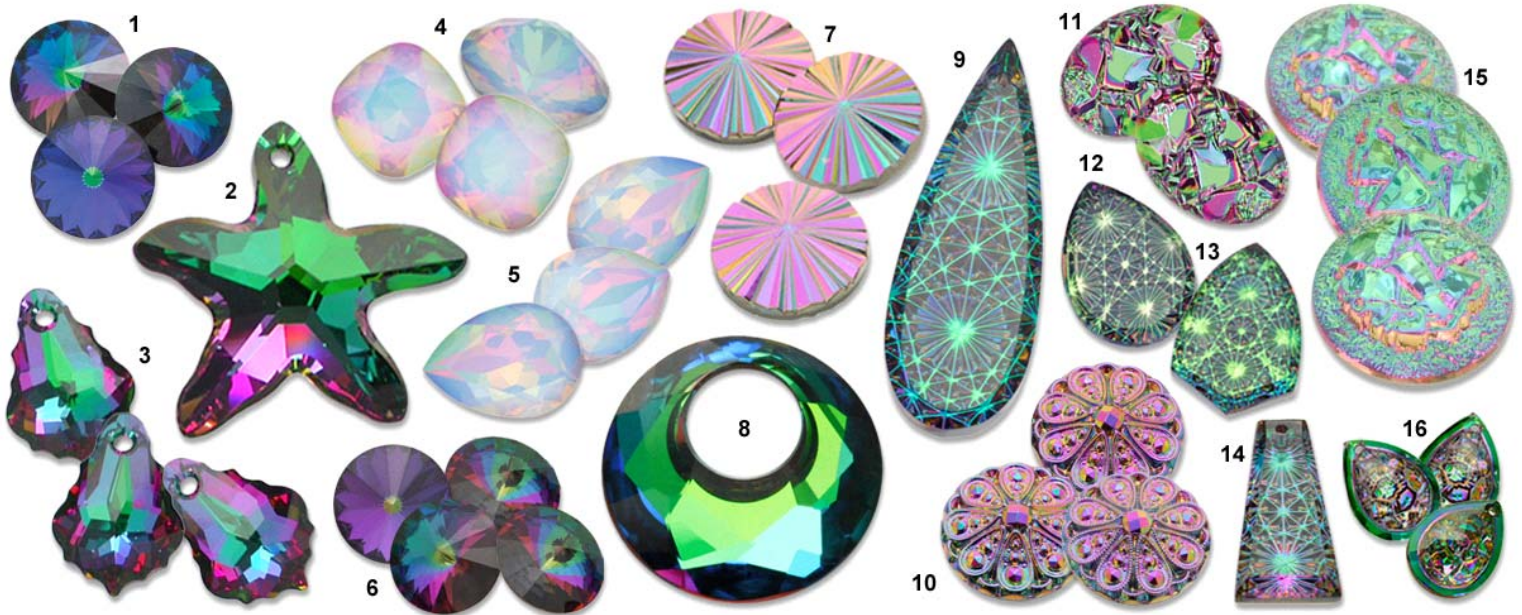

COATING OF THE MONTH - SALE DETAILS

HURRY! Order **Green Sphinx** by *Tuesday, October 31* to receive discount!

NOVEMBER Coating of the Month: **ELECTRA**

In the image above:

- | | |
|--|---|
| 1. Swarovski 1122 Rivoli Chaton Round Stone - Denim Electra | 10. German Glass #13257 Round Engraved Stone 23mm - Jet Electra S-I |
| 2. Swarovski 6721 Starfish Pendant - Crystal Electra | 11. German Glass #13253 Oval Geode Glass Cabochon 25/18mm - Electra |
| 3. Swarovski 6090 Baroque Pendant- Crystal Electra | 12. German Glass #13268 Kaleidoscope Pendant Pearshape - 25/18 Electra |
| 4. Swarovski 4470 Square Antique Fancy Stone - White Opal Electra | 13. German Glass #13269 Kaleidoscope Pendant Shield - 25/17mm Electra |
| 5. Swarovski 4320 Pear Fancy Stone - White Opal Electra | 14. German Glass #6177 Kaleidoscope Pendant Pearshape 32/16mm - Electra |
| 6. Swarovski 1122 Rivoli Chaton Round Stone - Rose Electra | 15. German Glass #13255 Round Geode Top Engraved Stone 27mm - Electra |
| 7. German Glass #13256 Round Engraved Glass 27mm - Jet Electra S-I | 16. German Glass #13254 Geode Engraved Glass Pendant 18/13 - Electra |
| 8. Swarovski 6041 Victory Pendant - Crystal Electra | |
| 9. German Glass #6177 Kaleidoscope Pendant Pearshape 40/14mm - Electra | |