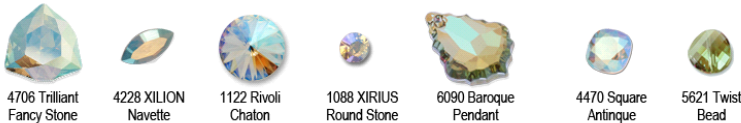

December Coating of the Month

VERDE CUSTOM COATING

on Swarovski only at E.H. Ashley

Verde on Swarovski crystal

4706 Trilliant Fancy Stone 4228 XILION Navette 1122 Rivoli Chalon 1088 XIRIUS Round Stone 6090 Baroque Pendant 4470 Square Antiquie 5621 Twist Bead

Verde on Swarovski colors

5328 White Opal Verde 5328 Aqua Verde 5328 Chrysolite Verde 5328 Light Rose Verde

Sale Details:

Through the end of December, **receive an additional 5%** discount on Verde Custom Coating by using **discount code VERDE5**.