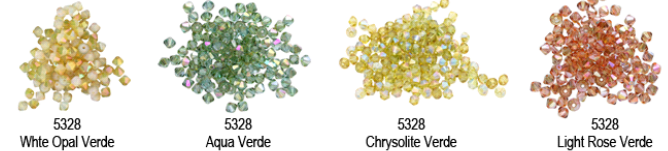

December Coating of the Month

VERDE CUSTOM COATING

on Swarovski only at E.H. Ashley

Verde on Swarovski crystal

4706 Trilliant Fancy Stone 4228 XILION Navette 1122 Rivoli Chalon 1088 XIRIUS Round Stone 6090 Baroque Pendant 4470 Square Antiquie 5621 Twist Bead

Verde on Swarovski colors

5328 White Opal Verde 5328 Aqua Verde 5328 Chrysolite Verde 5328 Light Rose Verde

Sale Details:

Through the end of December, **receive an additional 5%** discount on Verde Custom Coating by using **discount code VERDE5**.