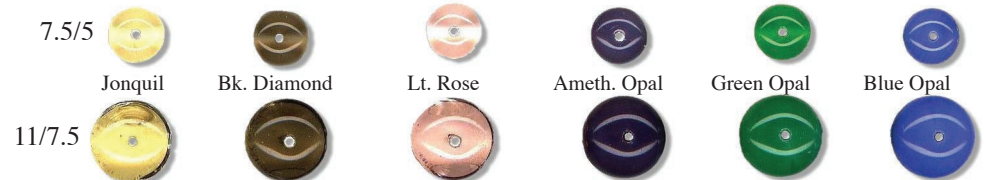

Bk. Diam Sm Top Aqua Mont. Tanzanite Tour. Hole Olivene

4717 6mm Baroque

12778 6.5 Triangle

12785 8/5 Engraved

12784 6/4.5 Pearshape

12786 6mm Rd. Flat

12787 6/5 Heartshape

12788 12/4 Oval

12751 6.6 Bellflower

12732 6.5mm Irregular

12301 6mm Rd. Linsen Rondell

12439 Rd. Thick Rondell

7807 Tube Bead

12769 6.5mm Rd Off-Center Hole

Other styles, shapes, and colors available from stock or by special order. Please feel free to contact us for further assistance.